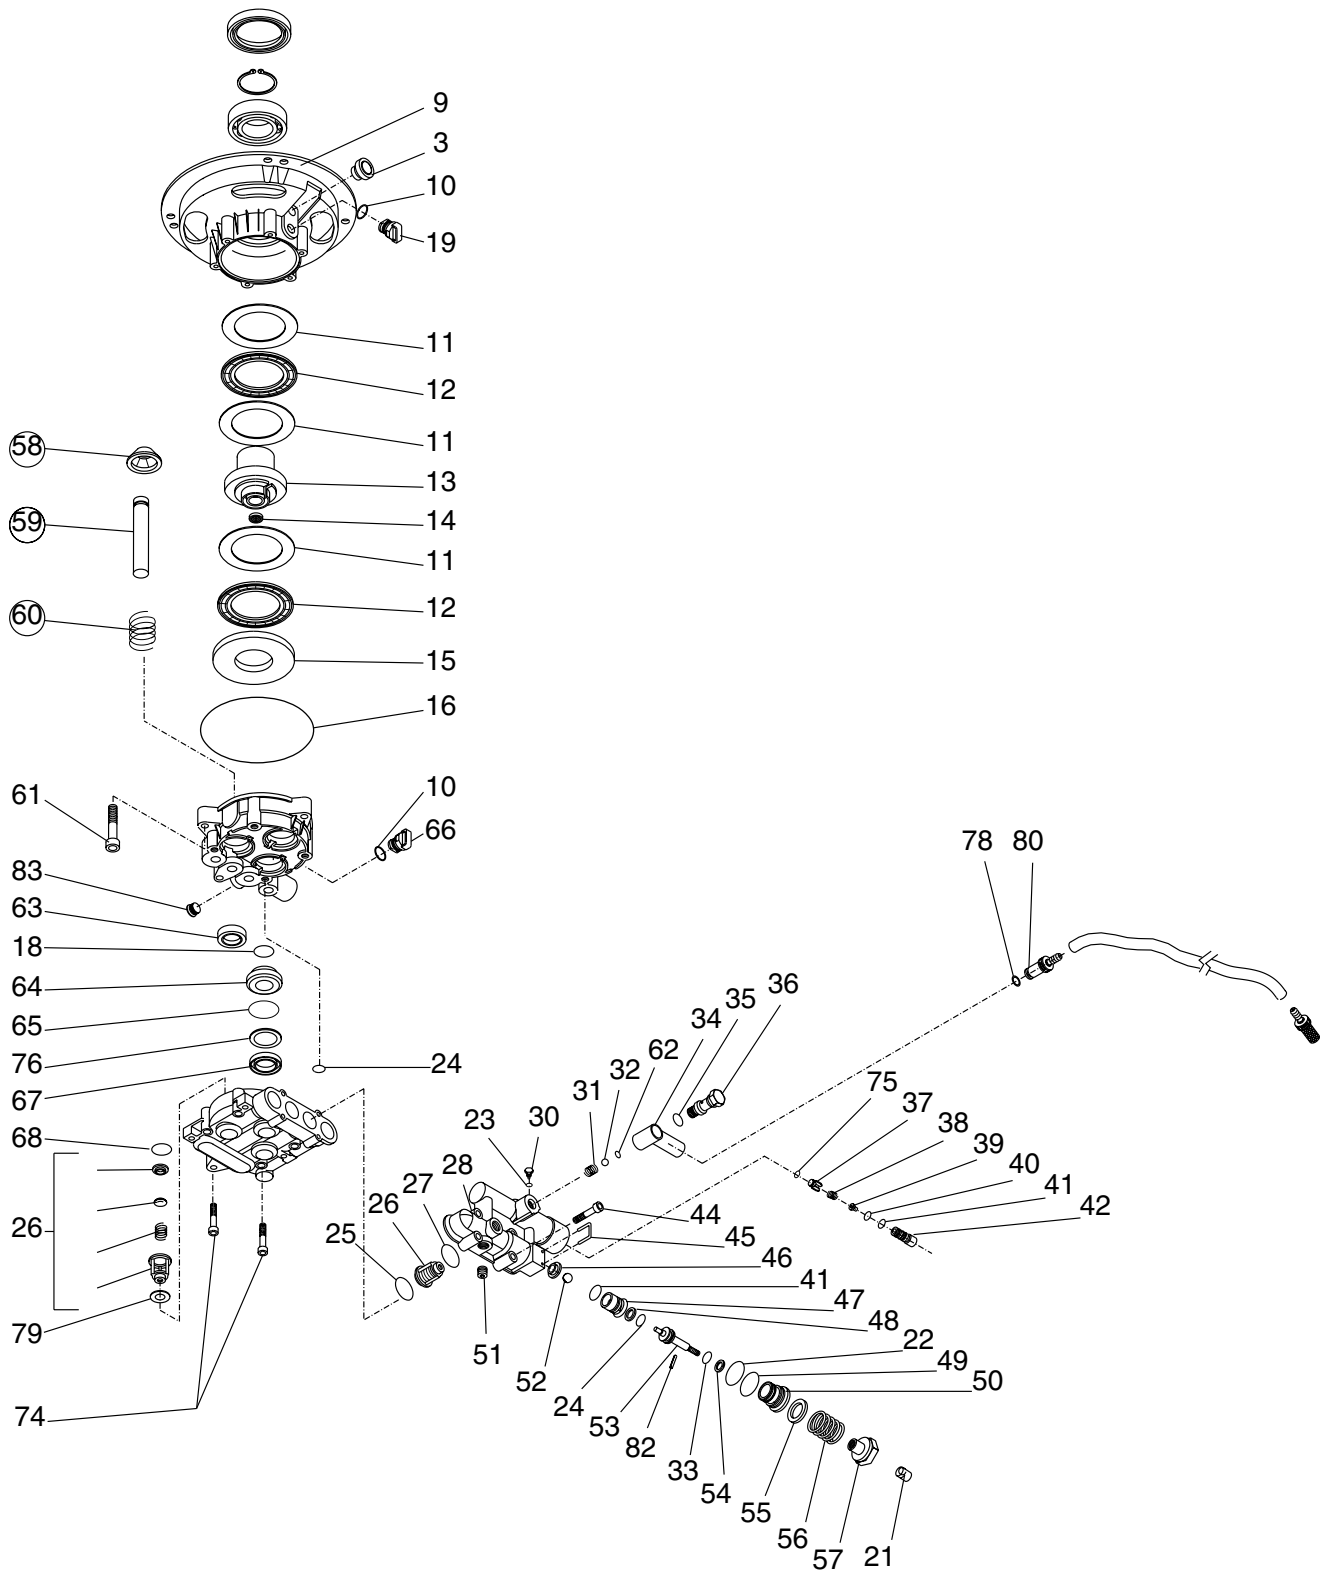

D21423 - PUMP, FAIP

D21423 - PUMP, FAIP - PARTS LIST

Key#	Part #	Description	Key#	Part #	Description
3	FA-57015402	Vented Valve Assy	48	#	Back Ring for O-Ring
10	FA-15065600	O-Ring	49	#	O-Ring
11	#	Disc Bearing	50	#	By-Pass Body Valve
12	#	Needle Bearing	51	#	Plug 1/8
13	#	Wobble Plate	52	#	Stainless Steel Ball 7mm
14	#	Cap	53	#	By-Pass Piston
15	#	Disc Bearing	54	#	Back Ring
16	FA-15024000	O-Ring	55	#	Spacer
18	FA-15001500	O-Ring	56	#	Pressure Regulator
19	FA-57137400	Oil Fill Cap			Spring
21	#	Screw STEI M5x6	57	#	Pressure Regulator
22	FA-15000900	O-Ring			Nut
23	FA-15062400	O-Ring	58	#	Ring
24	FA-15000100	O-Ring	59	#	Piston
25	#	O-Ring	60	#	Spring
26	#	Valve Assembly	61	FA-10200400	Screw TCEI M6X30
27	FA-15060500	O-Ring	62	#	O-Ring
28	FA-23732300	Manifold	63	FA-15202400	Oil Seal
30	#	Screw	64	FA-52038801	Brass Bushing
31	#	Chemical Spring	65	FA-15001800	O-Ring
32	#	Stainless Steel Ball 3/16	66	FA-57137400	Oil Fill Cap
33	#	O-Ring	67	FA-15501800	High Pressure Seal
34	FA-52036700	Chemical Elbow	68	#	O-Ring
35	FA-15000600	O-Ring	74	FA-10204100	Screw TCEI M6X35
36	FA-50139700	Brass Screw	75	#	O-Ring
37	#	No Return Valve	76	FA-52069301	Washer
38	#	Spring	78	FA-15000300	O-Ring
39	#	Injector Nozzle	79	FA-52068500	Washer
40	#	O-Ring	80	FA-52036800	Clutch for Chemical
41	#	O-Ring			Elbow
42	#	Injector Nipple	82	#	Pin
44	FA-10205200	Screw TCEI M5X30	83	17658	Thermal Relief
45	#	By-Pass Pin		D21422	Kit, Outlet Extention Tube
46	#	Valve Plate Seat		D21428	Kit, Inlet Extention Tube
47	#	Valve Seat			

#- Order kit, not available as an individual part

Kits Available:

FA-YKI57015402 Oil Seal Kit:

Includes key #'s 3,10,16,18,19,63,66 (1 each)

FA-YKI57138900 Wobble Plate Kit:

Includes key #'s 11,12,13,14,15 (1 each)